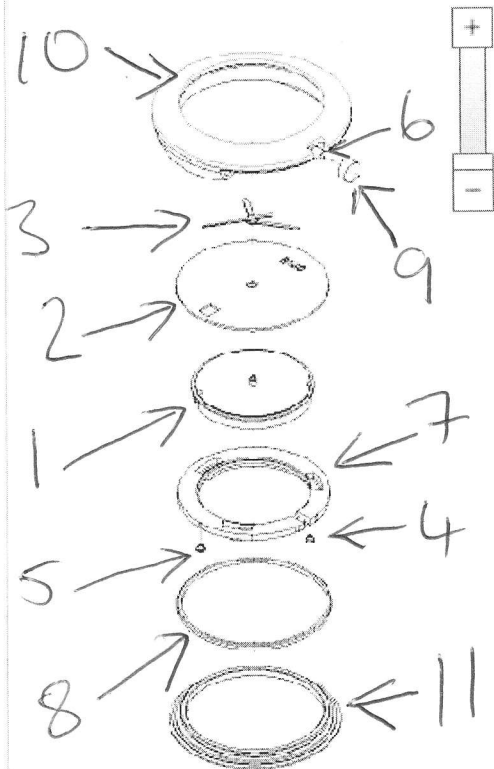

Reference:
04.129.0300.3.004

	Reference	Name
Kit		
→	08.1465.10	3 Hands Kit yellow, Coupole L
→	55.1009.51.10	8,10 Crystal kit met. Coupole C.L, CRF/Goldf.
→	90.0024	8,9 Kit for waterproofness
Components		
→	03.129.702	1 Movement
→	05.0300.017	2 Dial Coupole Céramique L, black
→	06.1465	3 Hands COUPOLE, L, yellow
→	40.0017	4 Casing screw, ETA Z0080771
→	40.0017	5 Casing screw, ETA Z0080771
→	40.7012	6 case spare parts
→	40.8100	7 Movementring
→	47.4308	8 Back seal Asutane 25,5x0,75
→	48.607.01	9 Crown yell. 0300/26/58/0533/35, LG11.36
→	55.1009.51	10 Crystal met. Coupole C. L, CRF/Goldfilet
→	82.129.0300.3	11 Case back with marks, Coupole L